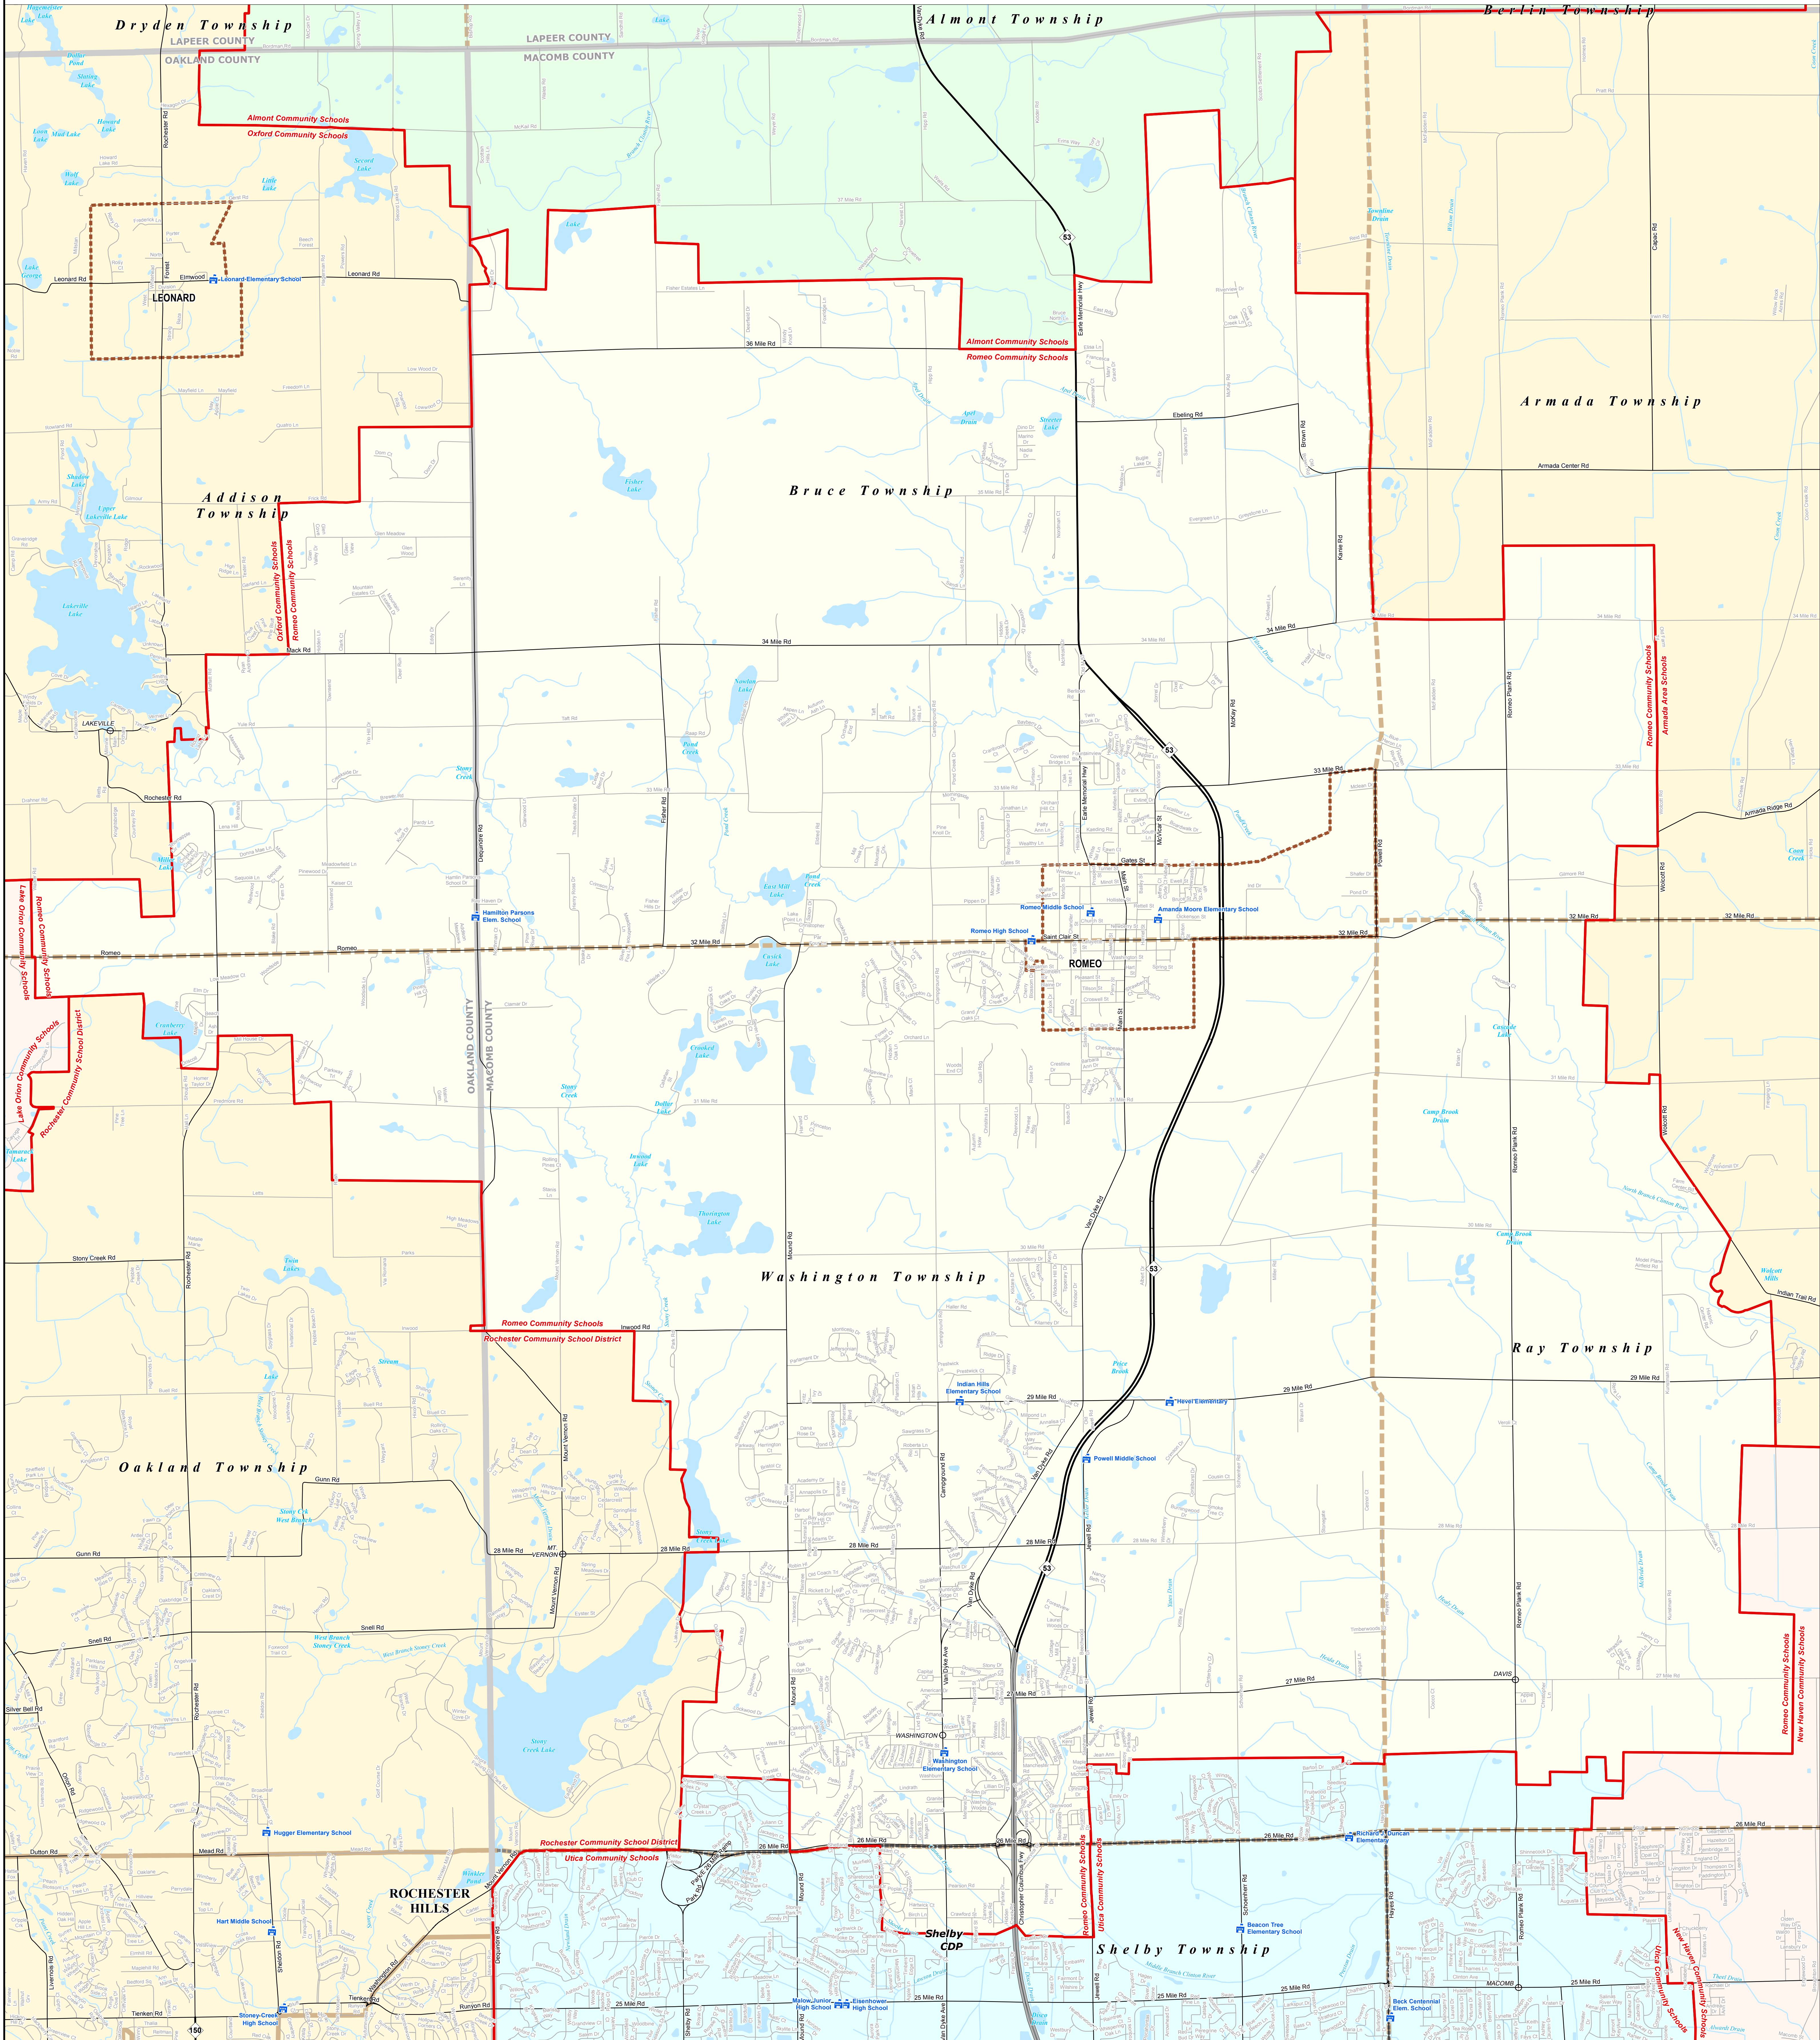

ROMEIO COMMUNITY SCHOOLS

Macomb ISD

0 0.25 0.5 1 Miles

*Note: Non K-12 School Districts identified with Asterisk (*) in Name

11/14/13

Legend	
School District	School
County	Water Feature
City	River, Stream, or Drain
Township	Railroad
Village	Freeway
Census Designated Place	Highway
	Primary Road
	Local Road

Source: Michigan Geographic Framework, v13a